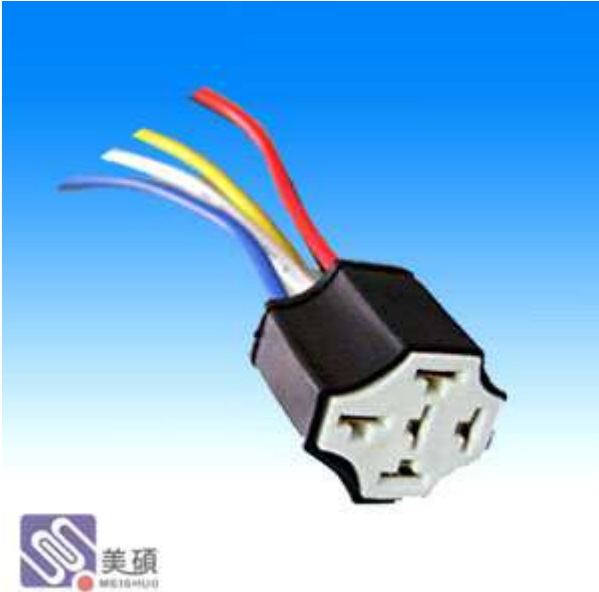

## Porcelain auto relay socket MSA

4pin & 5pin available

Suitable for auto relay MAH(4141)

Color and length of wires follow customers' request

Material: porcelain